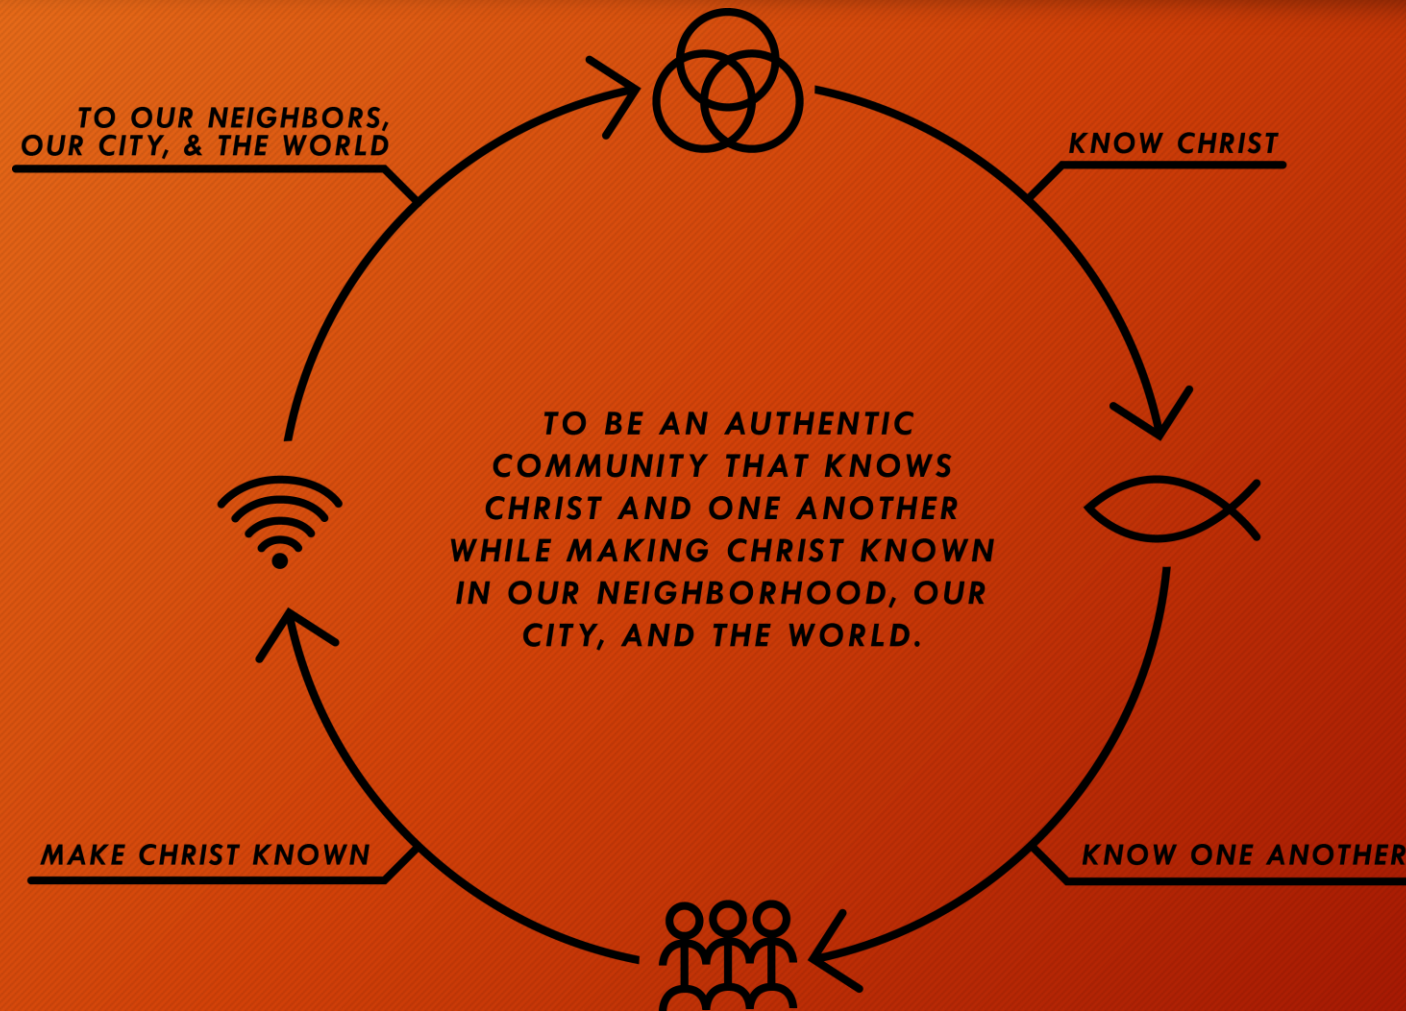

The background is a sunset or sunrise scene with a low-poly geometric overlay. The colors range from dark blue and black in the shadows to bright orange and yellow near the horizon. A semi-transparent blue circle is centered in the middle of the image, partially overlapping the text.

What's Your **MINISTRY?**
(/'minəstrē/)

Ministry is...

The life of Jesus in us, being lived through us.

The background is a sunset or sunrise scene with a low-poly geometric overlay. The colors range from dark blue and black in the shadows to bright orange and yellow near the horizon. A semi-transparent blue circle is centered in the image, containing a faint silhouette of a tree. The text is overlaid on this circle and the background.

What's Your **MINISTRY?**
(/'mɪnəstrē/)

Our Vision

The background is a sunset or sunrise scene with a low-poly geometric overlay. The colors range from dark blue and black in the shadows to bright orange and yellow near the horizon. A semi-transparent blue circle is centered in the middle of the image, partially overlapping the text.

What's Your **MINISTRY?**
(/'mɪnəstrē/)

Know Christ

Remain in me and I will remain in you...

-John 15:4

The background is a sunset scene with a low-poly geometric overlay. The sky is a mix of orange, red, and blue, with dark silhouettes of trees in the foreground. A large, semi-transparent blue circle is centered in the image, overlapping the text.